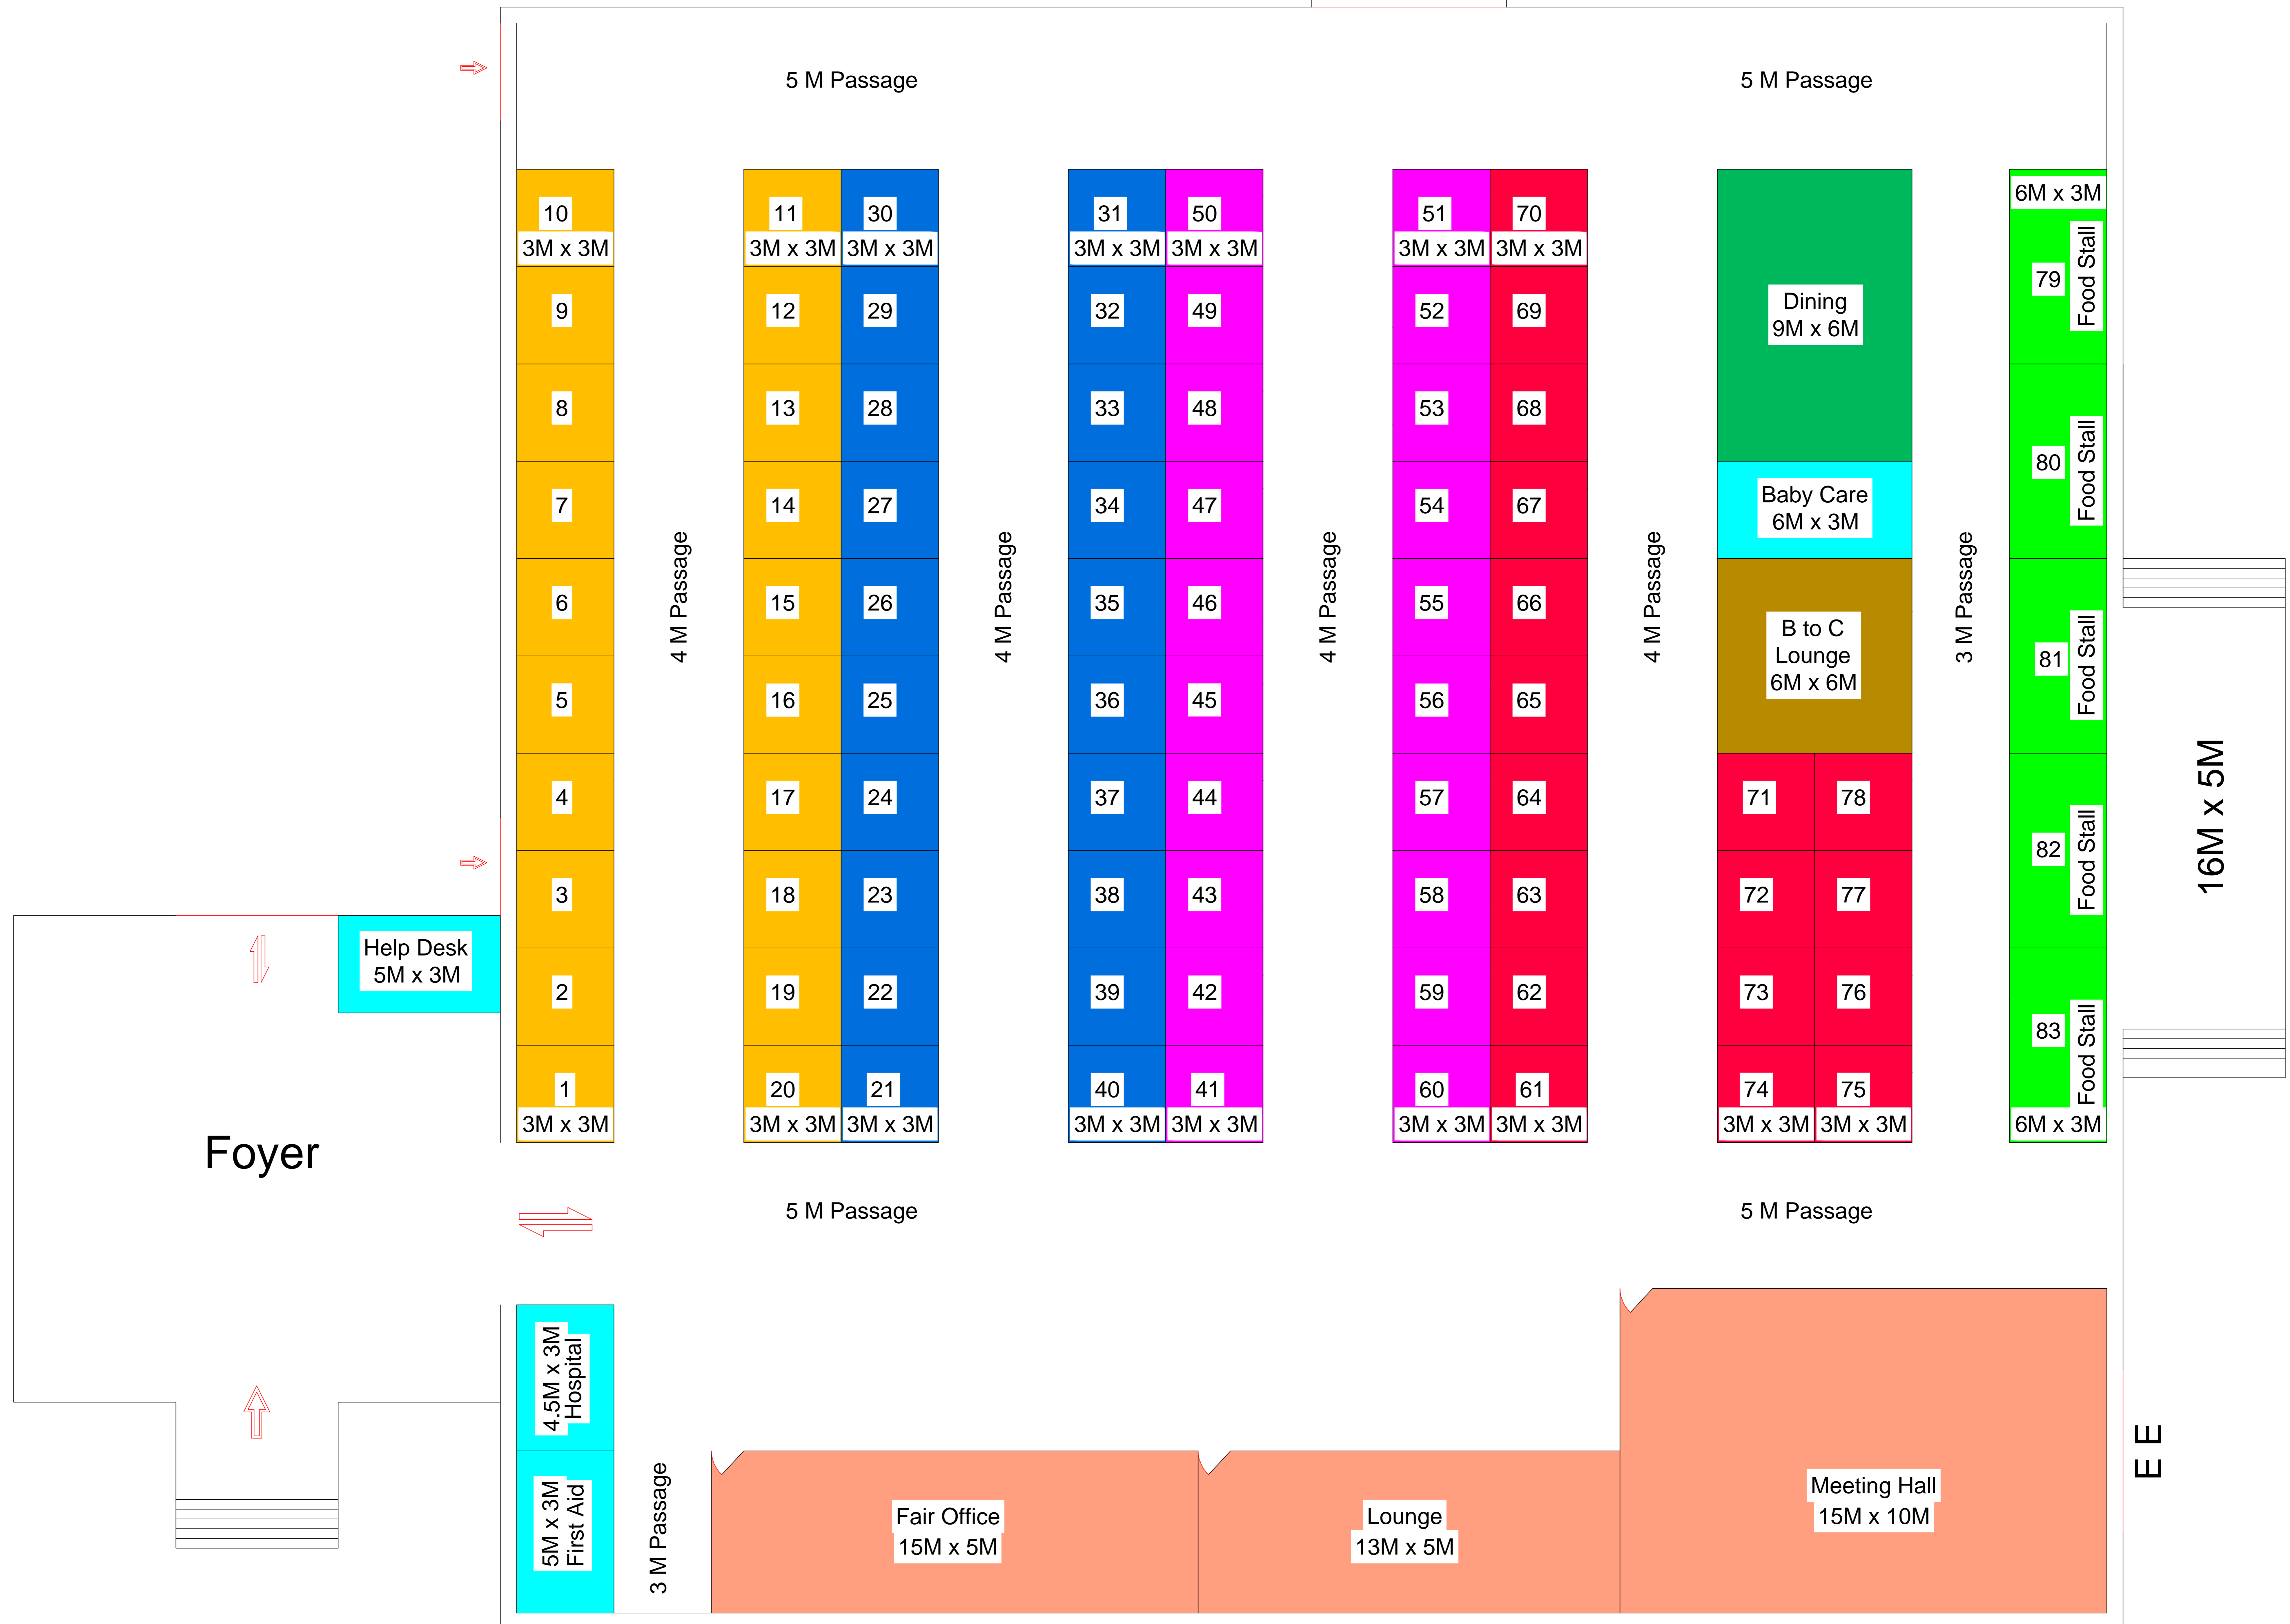

# CODISSIA, COVAI - HALL C LAYOUT.

Vehicle Entry  
6 M Wide

HALL C.